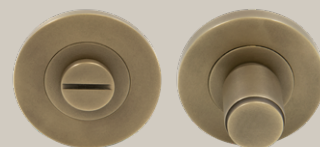

ACCESSORIES

TURN & ESCAPE

56mm Ø x 7mm roses
5mm spindle

8408 Plain
8409 Diamond Knurl
8455 Linear Knurl