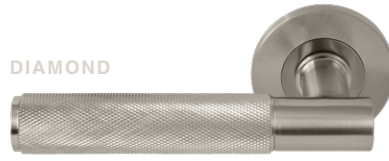

FEATURES AND BENEFITS

- > Solid brass forged and machined designs
- > Linear knurled, diamond knurled and plain handle texture options
- > Available in four stocked finishes: Matt Black, Brushed Nickel, Graphite Nickel and Matt Satin Brass
- > Available in two living finishes: Dark Roman Brass and Roman Brass
- > Slim rose or longplate design
- > Can be used externally
- > Blank screws for external side of thru-fixing for a clean and minimal look
- > Solid brass screws included
- > Full range of accessories available in all finishes

MATT BLACK

BRUSHED NICKEL

GRAPHITE NICKEL

MATT SATIN BRASS

Special Finishes

DARK ROMAN BRASS

ROMAN BRASS

VERGE

ROSE 56mm Ø x 7mm	PLAIN	DIAMOND	LINEAR
Lever Set	8421	8431	8481
Dummy Set	8421D	8431D	8481D
Passage Set*	8422	8432	8482
Privacy Set*	8425	8435	8485
Entrance Set	8424	8434	8484
LONGPLATE 230mm x 40mm x 6mm	PLAIN	DIAMOND	LINEAR
Lever Set	8423	8433	8483
Dummy Lever - LH	8423LD	8433LD	8483LD
Dummy Lever - RH	8423RD	8433RD	8483RD
Euro 85mm	8423-E85	8433-E85	8483-E85
Passage Set*	8427	8437	8487
Privacy Set*	8428	8438	8488
Entrance Set	8426	8436	8486

* Available with standard or magnetic latches. To upgrade any passage or separate privacy (auxiliary) set to magnetic latches simply add an 'M' to the end of the existing 4 digit code.

LUMINA

This design employs flowing, curvilinear forms of the lever and a clean smooth barrel tailored to your hand.