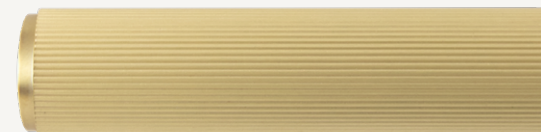

MATT BLACK

BRUSHED NICKEL

GRAPHITE NICKEL

MATT SATIN BRASS

Special Finishes

DARK ROMAN BRASS

ROMAN BRASS

VERGE