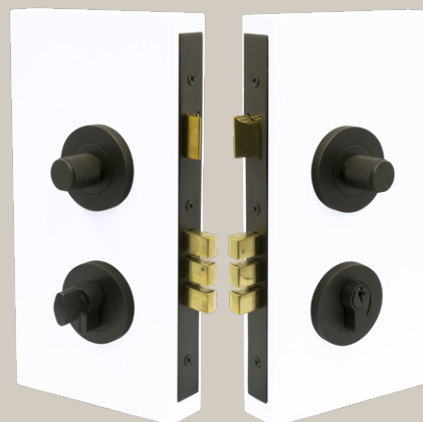

* Available with standard or magnetic latches. To upgrade any passage or separate privacy (auxiliary) set to magnetic latches simply add an 'M' to the end of the existing 4 digit code.

LUMINA

This design employs flowing, curvilinear forms of the lever and a clean smooth barrel tailored to your hand.

* Available with standard or magnetic latches. To upgrade any passage or separate privacy (auxiliary) set to magnetic latches simply add an 'M' to the end of the existing 4 digit code.

ACCESSORIES

TURN & ESCAPE

56mm Ø x 7mm roses
5mm spindle

8408 Plain
8409 Diamond Knurl
8455 Linear Knurl

DOUBLE TURN

56mm Ø x 7mm roses
5mm spindle

8460 Plain
8461 Diamond Knurl
8462 Linear Knurl

ESCUTCHEON

56mmØ x 7mm
8420 Euro Pair

PRIVACY SET

57mm b/s bolt
56mm Ø x 7mm roses
5mm spindle

8400 Plain
8410 Diamond Knurl
8456 Linear Knurl

DOUBLE TURN LOCK KIT

57mm b/s bolt
56mm Ø x 7mm roses
5mm spindle

1550 Plain
1551 Diamond Knurl
1552 Linear Knurl