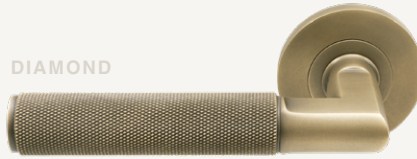

MATT BLACK

BRUSHED NICKEL

GRAPHITE NICKEL

MATT SATIN BRASS

Special Finishes

DARK ROMAN BRASS

ROMAN BRASS

VERGE

ROSE 56mm Ø x 7mm	PLAIN	DIAMOND	LINEAR
Lever Set	8421	8431	8481
Dummy Set	8421D	8431D	8481D
Passage Set*	8422	8432	8482
Privacy Set*	8425	8435	8485
Entrance Set	8424	8434	8484
LONGPLATE 230mm x 40mm x 6mm	PLAIN	DIAMOND	LINEAR
Lever Set	8423	8433	8483
Dummy Lever - LH	8423LD	8433LD	8483LD
Dummy Lever - RH	8423RD	8433RD	8483RD
Euro 85mm	8423-E85	8433-E85	8483-E85
Passage Set*	8427	8437	8487
Privacy Set*	8428	8438	8488
Entrance Set	8426	8436	8486

* Available with standard or magnetic latches. To upgrade any passage or separate privacy (auxiliary) set to magnetic latches simply add an 'M' to the end of the existing 4 digit code.

LUMINA

This design employs flowing, curvilinear forms of the lever and a clean smooth barrel tailored to your hand.