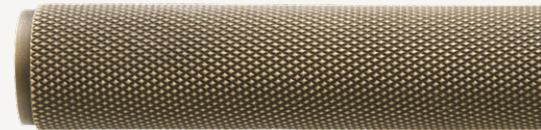

MATT BLACK

BRUSHED NICKEL

GRAPHITE NICKEL

MATT SATIN BRASS

Special Finishes

DARK ROMAN BRASS

ROMAN BRASS

VERGE

Inspired by industrial pipe systems with a dominant T-bar intersection of the neck to lever expanding into a barrel feature etched in knurled options.

The fluid lines and organic curves morph into any home décor and design with the change of a finish.

ROSE 56mm Ø x 7mm	PLAIN	DIAMOND	LINEAR
Lever Set	8421	8431	8481
Dummy Set	8421D	8431D	8481D
Passage Set*	8422	8432	8482
Privacy Set*	8425	8435	8485
Entrance Set	8424	8434	8484
LONGPLATE 230mm x 40mm x 6mm	PLAIN	DIAMOND	LINEAR
Lever Set	8423	8433	8483
Dummy Lever - LH	8423LD	8433LD	8483LD
Dummy Lever - RH	8423RD	8433RD	8483RD
Euro 85mm	8423-E85	8433-E85	8483-E85
Passage Set*	8427	8437	8487
Privacy Set*	8428	8438	8488
Entrance Set	8426	8436	8486

* Available with standard or magnetic latches. To upgrade any passage or separate privacy (auxiliary) set to magnetic latches simply add an 'M' to the end of the existing 4 digit code.

LUMINA

This design employs flowing, curvilinear forms of the lever and a clean smooth barrel tailored to your hand.