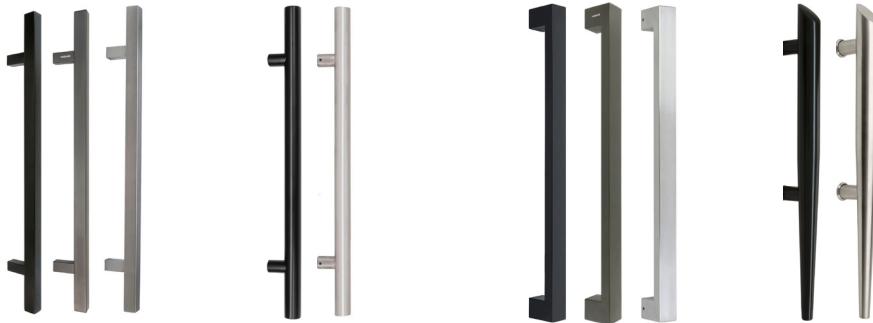

Finishes:

- > Fitted to your door using Windsor's rapidFIT installation system, increasing both install speed and overall strength
- > Suits 48mm drillout
- > Small 54mm screw-on rose with concealed fixings
- > Matching accessories available for all finishes
- > Can be used externally
- > Solid zinc alloy construction

- > Lever Set - includes levers only
- > Dummy Lever - includes single lever handle and 1152 dummy mount
- > Passage Set - includes levers and 1357 tubular latch - 60mm backset
- > Privacy Set - includes levers, 60mm backset Tubular Latch and Privacy Bolt, Turn and Escape
- > Entrance Set - includes levers, 1143 Euro Mortice Lock, 7020 Escutcheons and 1148 Euro Cylinder and Turn
- > Integrated Privacy Set - includes levers and 60mm backset Tubular Privacy Latch

code	mm b/s
1501	lever set
1501-30	30mm b/s lock
1501-35	35mm b/s lock
1501-45	45mm b/s lock
1501-60	60mm b/s lock

Smart Entry

1501-BLK, GN, SS, Phoenix Lever Set
 1501-60-BLK, GN, SS, Phoenix Lever Set including 60mm backset lock

Bluetooth Deadbolts

1390-BLK, BN
 Exterior: 133mm x 67mm x 23mm
 Interior: 189mm x 73mm x 28mm

1391-BLK, BN
 Exterior: 170mm x 68mm x 20mm
 Interior: 203mm x 78mm x 33mm

Entrance Kits

Square Profile

1231-BLK, GN, SS DT Kit*
 1371-BLK, GN, SS ML Kit**
 7055-BLK, GN, SS Pulls only
 600mm o/a