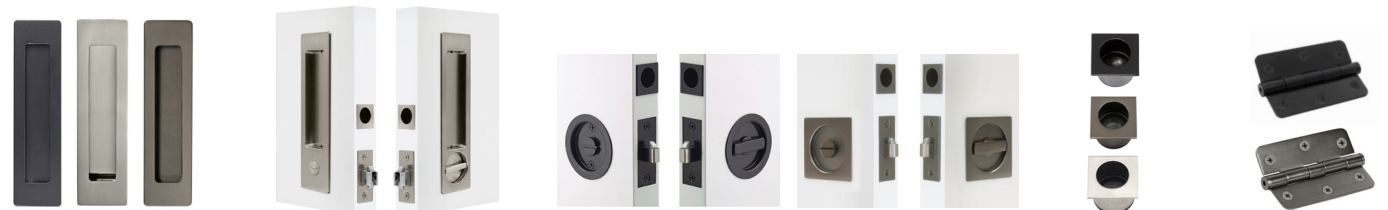

1183-BLK, GN, BN
54mm Ø roses
60mm backset lock
1184-BLK, GN, BN
54mm square roses
60mm backset lock

Mini Lever Lock Kits

1364-BLK, GN, BN
54mm Ø roses
60mm backset lock
1365-BLK, GN, BN
54mm square roses
60mm backset lock

Bluetooth Deadbolt Combo Kits

1399-BN

1389-BLK

Oval Bluetooth Deadbolt Combo Kits

- > Pair of 600mm Pull Handles*
- > Oval Bluetooth Deadbolt
- > Round Mini Lever
- > 60mm Floor Mount Doorstop
- > Available in Brushed Nickel and Matt Black

* 1399 - Round Profile Pull Handles
1389 - Polo Pull Handles

Sliding Door Hardware

Flush Pulls

5317-BLK, BN, GN 126mm x 42mm
5318-BLK, BN, GN 158mm x 42mm
5319-BLK, BN, GN 190mm x 42mm

Cavity Suite Ultra

5401-BLK, BN, GN Passage Set
5402-BLK, BN, GN Privacy Set
5403-BLK, BN, GN Locking Set

Cavity Suites

5326-BLK, GN, SS Passage Kit
5327-BLK, GN, SS Privacy Kit
5330-BLK, GN, SS Passage Kit
5331-BLK, GN, SS Privacy Kit

Edge Pulls

5333-BLK, GN, SS
29mm square

Radius Hinge

5904-BLK, GN, SS
89mm x 60mm
Stainless Steel loose pin