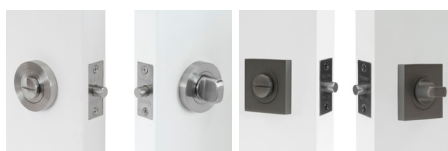

- > Fitted to your door using Windsor's rapidFIT installation system, increasing both install speed and overall strength
- > Suits 48mm drillout
- > Small 57mm screw-on rose with concealed fixings
- > Matching accessories available for all finishes
- > Solid aluminium and zinc alloy construction

* 1399 - Round Profile Pull Handles
1389 - Polo Pull Handles

Sliding Door Hardware

Flush Pulls

5317-BLK, BN, GN 126mm x 42mm
5318-BLK, BN, GN 158mm x 42mm
5319-BLK, BN, GN 190mm x 42mm

Cavity Suite Ultra

5401-BLK, BN, GN Passage Set
5402-BLK, BN, GN Privacy Set
5403-BLK, BN, GN Locking Set

Cavity Suites

5326-BLK, GN, SS Passage Kit
5327-BLK, GN, SS Privacy Kit
5330-BLK, GN, SS Passage Kit
5331-BLK, GN, SS Privacy Kit

Edge Pulls

5333-BLK, GN, SS
29mm square

Radius Hinge

5904-BLK, GN, SS
89mm x 60mm
Stainless Steel loose pin

Privacy Set - Auxilliary

9034-BLK, BN, GN
60mm backset bolt
54mm Ø rose
5mm spindle

9044-BLK, BN, GN
60mm backset bolt
54mm square rose
5mm spindle

Doorstops

5256-BLK, BN, GN
38mm, floor mount
5264-BLK, BN, GN
75mm x 30mm, floor mount