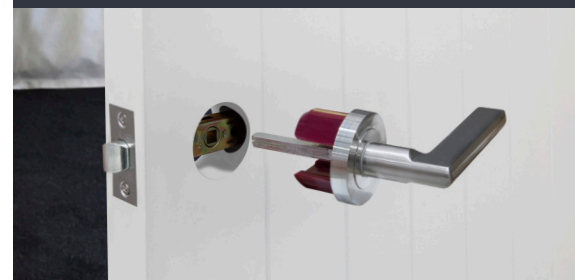

Apex

- 9018 Lever Set
- 9018D Dummy Lever - Single (non-handed)
- 9019 Passage Set
- 9051 Privacy Set - Integrated
- 9020 Privacy Set - Separate
- 9021 Locking Set
- 57mm Ø rose

Corbel

- 9022 Lever Set
- 9022D Dummy Lever - Single (non-handed)
- 9023 Passage Set
- 9052 Privacy Set - Integrated
- 9024 Privacy Set - Separate
- 9025 Locking Set
- 57mm Ø rose

Solar

- 9058 Lever Set
- 9058D Dummy Lever - Single (non-handed)
- 9059 Passage Set
- 9061 Privacy Set - Integrated
- 9060 Privacy Set - Separate
- 9057 Locking Set
- 57mm Ø rose

Helix

- 9030 Lever Set
- 9030LD Dummy Lever - Single (LH)
- 9030RD Dummy Lever - Single (RH)
- 9031 Passage Set
- 9054 Privacy Set - Integrated
- 9032 Privacy Set - Separate
- 9033 Locking Set
- 57mm Ø rose

- > Fitted to your door using Windsor's rapidFIT installation system, increasing both install speed and overall strength
- > Suits 48mm drillout
- > Small 57mm screw-on rose with concealed fixings
- > Matching accessories available for all finishes
- > Solid aluminium and zinc alloy construction

Handing for Single/Dummy Handles

Left Hand
LH

Right Hand
RH

- > Lever Set - includes Levers only
- > Dummy Lever - includes single Lever and 1152 Dummy Mount
- > Passage Set - includes Levers and 1357 Tubular Latch - 60mm b/s
- > Privacy Set - Integrated - Includes Levers and 1358 Tubular Privacy Latch - 60mm b/s
- > Privacy Set - Separate - Includes Levers, 1357 Tubular Latch and 9034/9044 Privacy Set - 60mm b/s
- > Locking Set - includes Levers, 1143 Euro Mortice Lock, 9035/9045 Escutcheons and 1148 Euro Cylinder & Turn - 60mm b/s