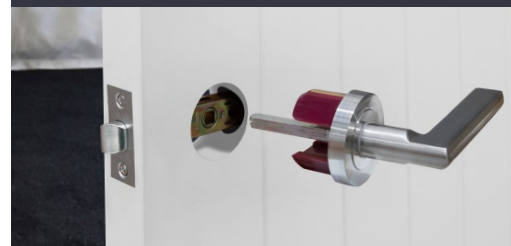

Apollo

- 7015 Lever Set (Pic)
- 7015D Dummy Lever - Single (LH or RH)
- 7033 Passage Set
- 7034 Privacy Set
- 7080 Entrance Set
- 7191 Privacy Set - Integrated
- 57mm Ø rose

Finishes:

Juno

- 7019 Lever Set (Pic)
- 7019D Dummy Lever - Single (LH or RH)
- 7036 Passage Set
- 7037 Privacy Set
- 7081 Entrance Set
- 7192 Privacy Set - Integrated
- 57mm Ø rose

rapidFIT

- > Fitted to your door using Windsor's rapidFIT installation system, increasing both install speed and overall strength
- > Suits 48mm drillout
- > Small 57mm screw-on rose with concealed fixtures
- > Available with standard or magnetic latches. To upgrade any passage or separate privacy (auxiliary) set to magnetic latches simply add an 'M' to the end of the existing 4 digit code.

Handing for Single/Dummy Handles

Left Hand
LH

Right Hand
RH

- > **Lever Set** - includes levers only
- > **Dummy Lever** - includes single lever handle and 1152 dummy mount
- > **Passage Set** - includes levers and 1131 tubular latch - 60mm backset
- > **Privacy Set** - includes levers, 60mm backset Tubular Latch and Privacy Bolt, Turn and Escape
- > **Entrance Set** - includes Levers, 1143 Euro Mortice Lock, 7020 Escutcheons and 1148 Euro Cylinder and Turn
- > **Integrated Privacy Set** - includes levers and 60mm backset Tubular Privacy Latch