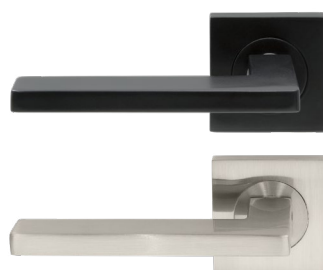

Qube

- 7058 Lever Set (pic)
- 7058D Dummy Lever - Single (non handed)
- 7059 Passage Set
- 7060 Privacy Set
- 7085 Entrance Set
- 7195 Privacy Set - Integrated
- 57mm Ø rose

Vector

- 7106 Lever Set (pic)
- 7106D Dummy Lever - Single (non handed)
- 7107 Passage Set
- 7108 Privacy Set
- 7110 Entrance Set
- 7196 Privacy Set - Integrated
- 57mm Ø rose

Qube Elite

- 7421 Lever Set
- 7421D Dummy Lever - Single (non handed)
- 7422 Passage Set
- 7423 Privacy Set
- 7424 Entrance Set
- 7425 Privacy Set - Integrated
- 57mm square rose

Vector Elite

- 7431 Lever Set (pic)
- 7431D Dummy Lever - Single (non handed)
- 7432 Passage Set
- 7433 Privacy Set
- 7434 Entrance Set
- 7435 Privacy Set - Integrated
- 57mm square rose

Apollo

- 7015 Lever Set (Pic)
- 7015D Dummy Lever - Single (LH or RH)
- 7033 Passage Set
- 7034 Privacy Set
- 7080 Entrance Set
- 7191 Privacy Set - Integrated
- 57mm Ø rose

Finishes:

Juno

- 7019 Lever Set (Pic)
- 7019D Dummy Lever - Single (LH or RH)
- 7036 Passage Set
- 7037 Privacy Set
- 7081 Entrance Set
- 7192 Privacy Set - Integrated
- 57mm Ø rose

rapidFIT

- > Fitted to your door using Windsor's rapidFIT installation system, increasing both install speed and overall strength
- > Suits 48mm drillout
- > Small 57mm screw-on rose with concealed fixtures
- > Available with standard or magnetic latches. To upgrade any passage or separate privacy (auxiliary) set to magnetic latches simply add an 'M' to the end of the existing 4 digit code.