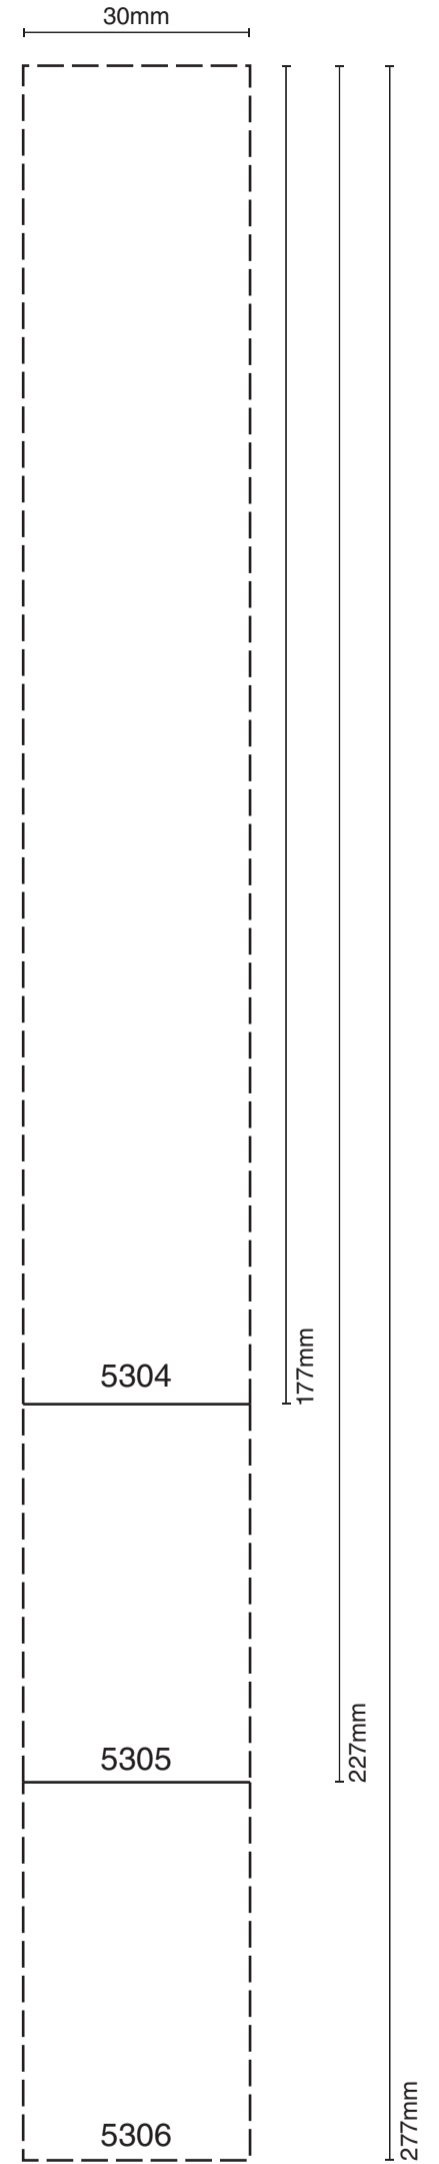

FLUSH PULLS

Product codes:

5304 | 5305 | 5306 | 5317 | 5318 | 5319 | 5363 | 5364

- 5317
(107mm x 35mm)
- 5318
(138mm x 35mm)
- 5319
(171mm x 35mm)
- 5363
(234mm x 35mm)
- 5364
(299mm x 35mm)

Crop the door to a depth of 15mm.

- 5304
(177mm x 30mm)
- 5305
(227mm x 30mm)
- 5306
(277mm x 30mm)

Crop the door to a depth of 11mm.

PRINT AT 100% SCALE