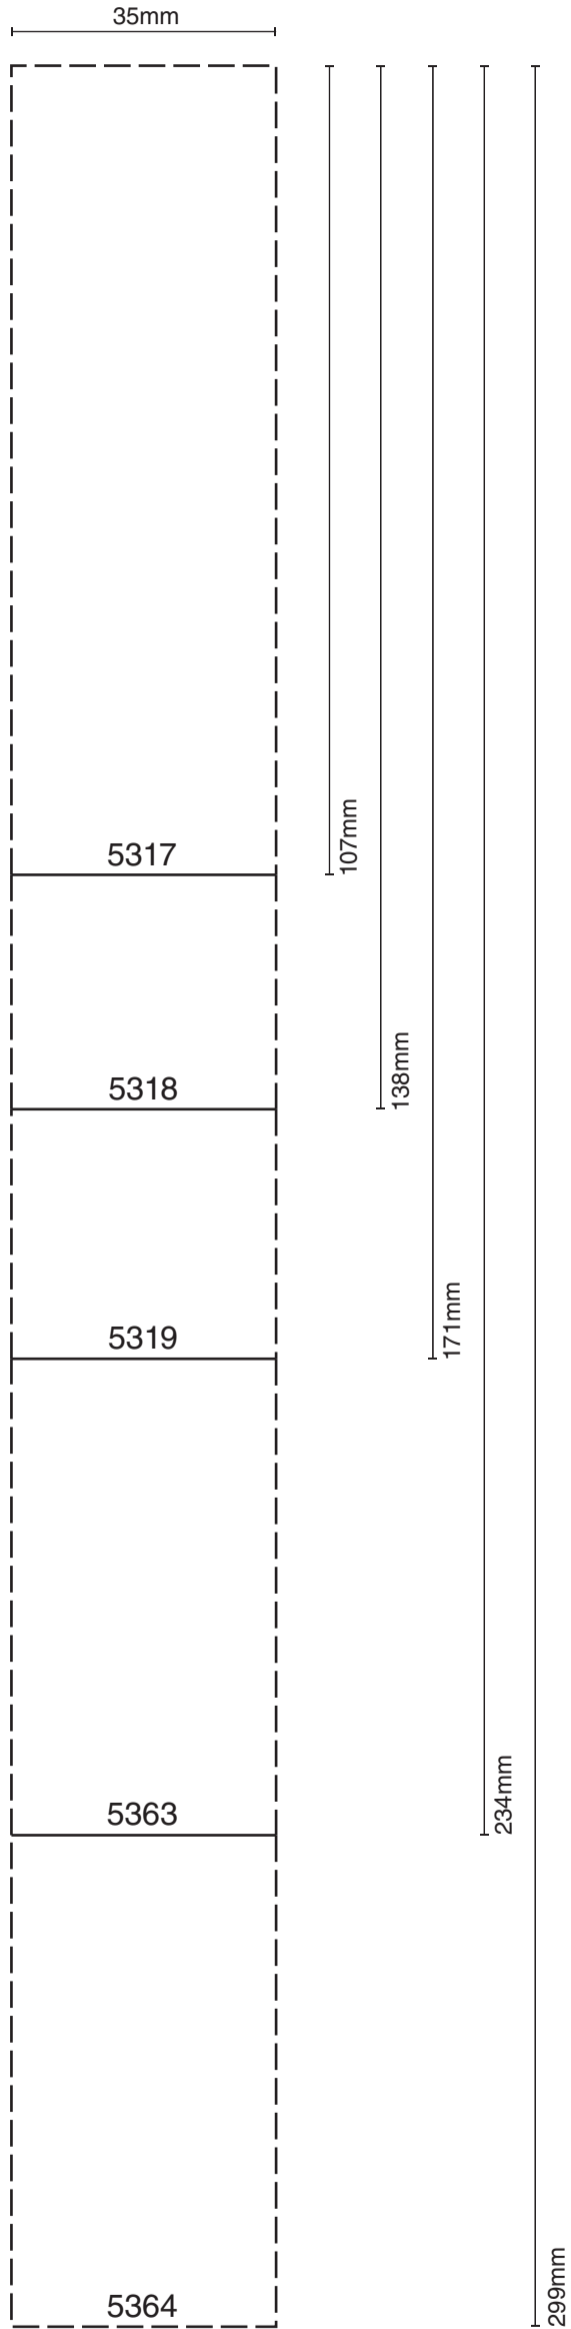

FLUSH PULLS

Product codes:

5304 | 5305 | 5306 | 5317 | 5318 | 5319 | 5363 | 5364

- 5317
(107mm x 35mm)
- 5318
(138mm x 35mm)
- 5319
(171mm x 35mm)
- 5363
(234mm x 35mm)
- 5364
(299mm x 35mm)

Crop the door to a depth of 15mm.

- 5304
(177mm x 30mm)
- 5305
(227mm x 30mm)
- 5306
(277mm x 30mm)

Crop the door to a depth of 11mm.

PRINT AT 100% SCALE